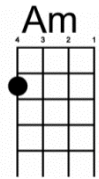

Keep On Loving You (by REO Speedwagon) { 1981 }

Intro : [F] / [G] // | [Am] / [G] // | [F] / [G] // | [Am] // | [G] // |

[F] .. You should've [G] seen by the [Am] look in my [G] eyes, baby
 [F] .. There was [G] something [Am] missing [G]
 [F] .. You should've [G] known by the [Am] tone of my [G] voice, maybe
 [F] .. But you [G] didn't [Am] listen [G]
 [F] .. You played [G] dead, [F] .. but you never [G] bled
 In-[Am]-stead you lay still in the grass
 All coiled up and [G] hissing /// | [G] /// |

Baby, I'm gonna [C] keep on [F] lovin' you [G]
 Cause it's the [C] only thing [F] I wanna do [G]
 [Am] I don't wanna sleep
 [Am] I just wanna keep on [G] lovin' you /// | [G] /// | [C] /// | <C>