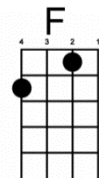

Solo : [F] / [G] // | [Am] / [G] // | [F] / [G] // | [Am] / [G] // |
[F] / [G] // | [Am] / [G] // | [F] / [G] // | [Am] / [G] // |

[F] .. And I [G] meant, [F] every word I [G] said
When I [Am] said that I love you I meant
That I love you for-[G]-ever /// | [G] /