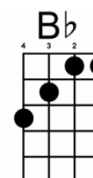

Rock 'n' Roll Star (by Oasis)

{ 1994 } {}

Intro: | [C] /// | [C] / [F] / | [C] /// | [C] / [F] / |
| [Dm] /// | [Bb] /// | [C] /// | [C] / [F] / |

Verse 1:

[C] I live my life in the city [F]
[C] And there's no easy way out [F]
[Dm] The day's moving [Bb] just too fast for me [C] /// [C] / [F] /
[C] I need some time in the sunshine [F]
[C] I gotta slow it right down [F]
[Dm] The day's moving [Bb] just too fast for me [C] [C]

Pre-chorus:

I [Am] live my life for the [F] stars that shine
[C] People say it's just a waste of time
[Am] Then they said I should [F] feed my head
[C] That to me was just a day in bed
I'll [Am] take my car and [F] drive real far
[C] They're not concerned about the way we are
[Bb] In my mind my dreams are real
[G] Now you concerned about the way I feel

Chorus:

To[Bb]-niiiiiiiiiiiiight [F] I'm a rock 'n' roll [C] star [C] / [F] /
To[Bb]-niiiiiiiiiiiiight [F] I'm a rock 'n' roll [C] star [C] / [F] /

Verse 1

Pre-chorus

Chorus

To[Bb]-niiiiiiiiiiiiight [F] I'm a rock n' roll [C] star [C] / [F] /
[Bb] You're not down with who I am
[F] Look at you now, you're all in my hands tonight

[C] /// [C] / [F] / [C] /// [C] / [F] /
[Dm] /// [Bb] /// [C] /// [C] / [F] /

To[Bb]-niiiiiiiiiiiiight [F] I'm a rock 'n' roll [C] star [C] / [F] /
To[Bb]-niiiiiiiiiiiiight [F] I'm a rock 'n' roll [C] star [C] / [F] /
To[Bb]-niiiiiiiiiiiiight [F] I'm a rock 'n' roll [C] star [C] / [F] /
To[Bb]-niiiiiiiiiiiiight <F> I'm a rock 'n' roll <C> star