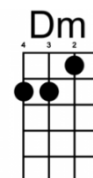

Rock 'n' Roll Star (by Oasis)

{ 1994 } {}

Intro: | [C] /// | [C] / [F] / | [C] /// | [C] / [F] / |
| [Dm] /// | [Bb] /// | [C] /// | [C] / [F] / |

Verse 1:

[C] I live my life in the city [F]
[C] And there's no easy way out [F]
[Dm] The day's moving [Bb] just too fast for me [C] /// [C] / [F] /
[C] I need some time in the sunshine [F]
[C] I gotta slow it right down [F]
[Dm] The day's moving [Bb] just too fast for me [C] [C]

Pre-chorus:

I [Am] live my life for the [F] stars that shine
[C] People say it's just a waste of time
[Am] Then they said I should [F] feed my head
[C] That to me was just a day in bed
I'll [Am] take my car and [F] drive real far
[C] They're not concerned about the way we are
[Bb] In my mind my dreams are real
[G] Now you concerned about the way I feel

Chorus:

To[Bb]-niiiiiiiiiiiiight [F] I'm a rock 'n' roll [C] star [C] / [F] /
To[Bb]-niiiiiiiiiiiiight [F] I'm a rock 'n' roll [C] star [C] / [F] /

Verse 1

Pre-chorus

Chorus

To[Bb]-niiiiiiiiiiiiight [F] I'm a rock n' roll [C] star [C] / [F] /
[Bb] You're not down with who I am
[F] Look at you now, you're all in my hands tonight

[C] /// [C] / [F] / [C] /// [C] / [F] /
[Dm] /// [Bb] /// [C] /// [C] / [F] /

To[Bb]-niiiiiiiiiiiiight [F] I'm a rock 'n' roll [C] star [C] / [F] /
To[Bb]-niiiiiiiiiiiiight [F] I'm a rock 'n' roll [C] star [C] / [F] /
To[Bb]-niiiiiiiiiiiiight [F] I'm a rock 'n' roll [C] star [C] / [F] /
To[Bb]-niiiiiiiiiiiiight <F> I'm a rock 'n' roll <C> star